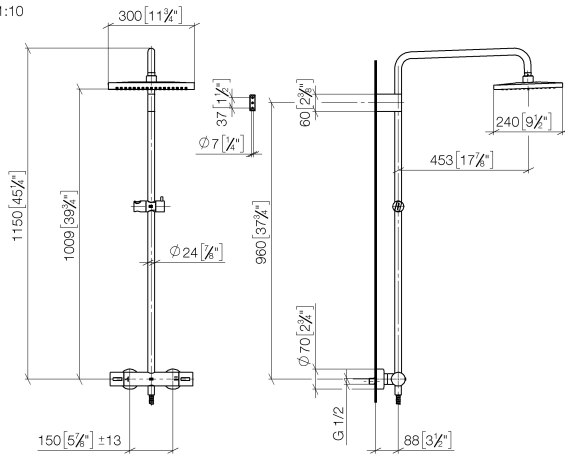

Required miscellaneous

	Hand shower - Chrome	28 018 979-00
---	-----------------------------	---------------

ST 050 306 0980

mm [inches]
1:10

Certificates

LGA_29987. Belgaqua_21-032- WRAS_2204013. LGA_38669.
27_5.

ST 050 306 0980

Spare parts list

No.	Item Number	Name	Quantity used	Delivery time
1	04 12 05 063 00-00	shower	1	10
2	09 23 01 039 90	sieve	1	2
3	90 28 22 348 00-00	pipe	1	10
4	90 17 11 150 00-00	holder	1	10
5	90 28 22 349 00-00	pipe	1	10
6	04 17 01 250 00-00	connection	1	10
7	90 17 33 015 00-00	handle	2	10
8	90 14 20 026 00 90	seal	1	2
9	12 570 970-00	Slide unit - Chrome	1	10
10	28 322 970-00	Metal shower hose 1/2" x 3/8" x 1750 mm - Chrome	1	2

ST 050 306 0980

- Three or five settings: COMPACT RAIN, COMPACT SOFT FLOW, COMPACT AQUAPRESSURE FLOW, max. flow rate 15 l/min (at 3 bar)
- with anti-scale system
- spray head Ø 100mm
- 1/2" connection
- WRAS 1704043
- Function from: 7 l/min