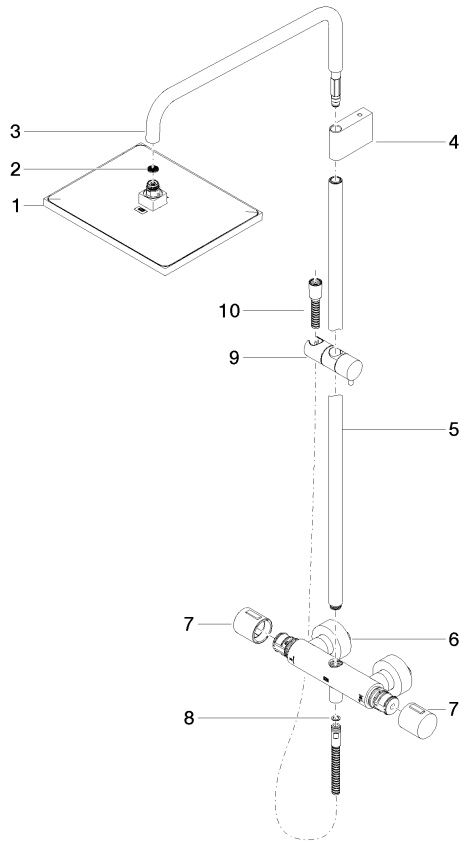

ST 050 306 0980

Fits: IMO, MEM, CL.1, CYO

- shower with fixed riser projection 453mm
- Rain shower: PURE RAIN, max. flow rate 20 l/min (at 3 bar)
- Function from: 12 l/min
- rain shower 300 x 240mm
- rain shower with anti-scale system
- Hand shower: COMPACT RAIN, max. flow rate 15 l/min (at 3 bar)
- spray head Ø 100mm
- rotary diverter with volume control and shut-off function
- slide-on rosettes Ø 70 mm
- height of fittings up to rain shower (bottom edge) 1009mm
- height of fittings up to top edge of elbow 1150mm
- gauge 150 mm - 13 mm
- metal shower hose 1750mm with integrated anti-twist protection
- 1/2" connection
- slide bar
- Pipe diameter 23.5 mm

Fits: IMO, MEM, CL.1, CYO

- shower with fixed riser projection 453mm
- overhead shower: rain flow
- rain shower 300 x 240mm
- rain shower with anti-scale system
- max. rainshower flow 20 l/min
- Function from: 12 l/min
- rotary diverter with volume control and shut-off function
- slide-on rosettes Ø 70 mm
- height of fittings up to rain shower (bottom edge) 1009mm
- height of fittings up to top edge of elbow 1150mm
- gauge 150 mm - 13 mm
- metal shower hose 1750mm with integrated anti-twist protection
- 1/2" connection
- slide bar
- Pipe diameter 23.5 mm
- quick clearing

Required miscellaneous

	Hand shower - Chrome	28 018 979-00
---	-----------------------------	---------------

ST 050 306 0980

mm [inches]
1:10

Certificates

LGA_29987. Belgaqua_21-032- WRAS_2204013. LGA_38669.
27_5.

ST 050 306 0980

Spare parts list

No.	Item Number	Name	Quantity used	Delivery time
1	04 12 05 063 00-00	shower	1	10
2	09 23 01 039 90	sieve	1	2
3	90 28 22 348 00-00	pipe	1	10
4	90 17 11 150 00-00	holder	1	10
5	90 28 22 349 00-00	pipe	1	10
6	04 17 01 250 00-00	connection	1	10
7	90 17 33 015 00-00	handle	2	10
8	90 14 20 026 00 90	seal	1	2
9	12 570 970-00	Slide unit - Chrome	1	10
10	28 322 970-00	Metal shower hose 1/2" x 3/8" x 1750 mm - Chrome	1	2