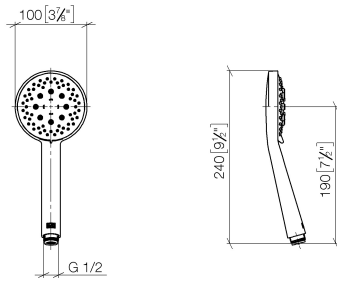

ST 050 306 0980

Spare parts list

No.	Item Number	Name	Quantity used	Delivery time
1	04 12 05 063 00-00	shower	1	10
2	09 23 01 039 90	sieve	1	2
3	90 28 22 348 00-00	pipe	1	10
4	90 17 11 150 00-00	holder	1	10
5	90 28 22 349 00-00	pipe	1	10
6	04 17 01 250 00-00	connection	1	10
7	90 17 33 015 00-00	handle	2	10
8	90 14 20 026 00 90	seal	1	2
9	12 570 970-00	Slide unit - Chrome	1	10
10	28 322 970-00	Metal shower hose 1/2" x 3/8" x 1750 mm - Chrome	1	2

ST 050 306 0980

- Three or five settings: COMPACT RAIN, COMPACT SOFT FLOW, COMPACT AQUAPRESSURE FLOW, max. flow rate 15 l/min (at 3 bar)
- with anti-scale system
- spray head Ø 100mm
- 1/2" connection
- WRAS 1704043
- Function from: 7 l/min

SYMETRICS Showerpipe with shower thermostat - Chrome

IMO

ST 050 306 0980

SYMETRICS Showerpipe with shower thermostat - Chrome

IMO

ST 050 306 0980

SYMETRICS Showerpipe with shower thermostat - Chrome

IMO

ST 050 306 0980

ST 050 306 0980

mm [inches]

Flow rate chart

Certificates

LGA_29984.

DVGW_DW-
6517DN0129.

WRAS_2210003.