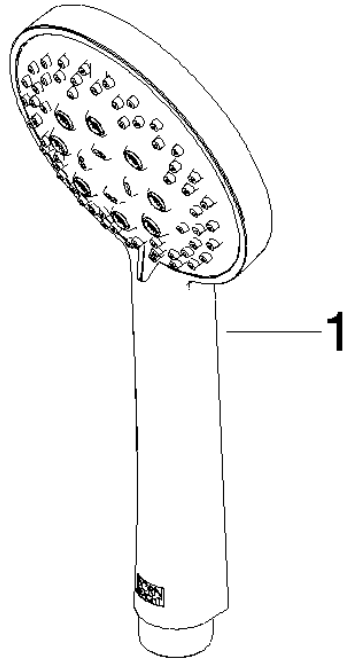

ST 050 306 0980

Spare parts list

No.	Item Number	Name	Quantity used	Delivery time
1	09 23 01 039 90	sieve	1	2